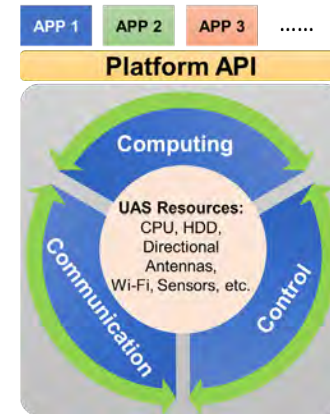

# Open Networked Airborne Computing Platform

Communication & Signal Processing Lab, Department of Electrical Engineering

- *First* drone-carried Wi-Fi communication system
- Long-range and broadband drone-to-drone wireless link