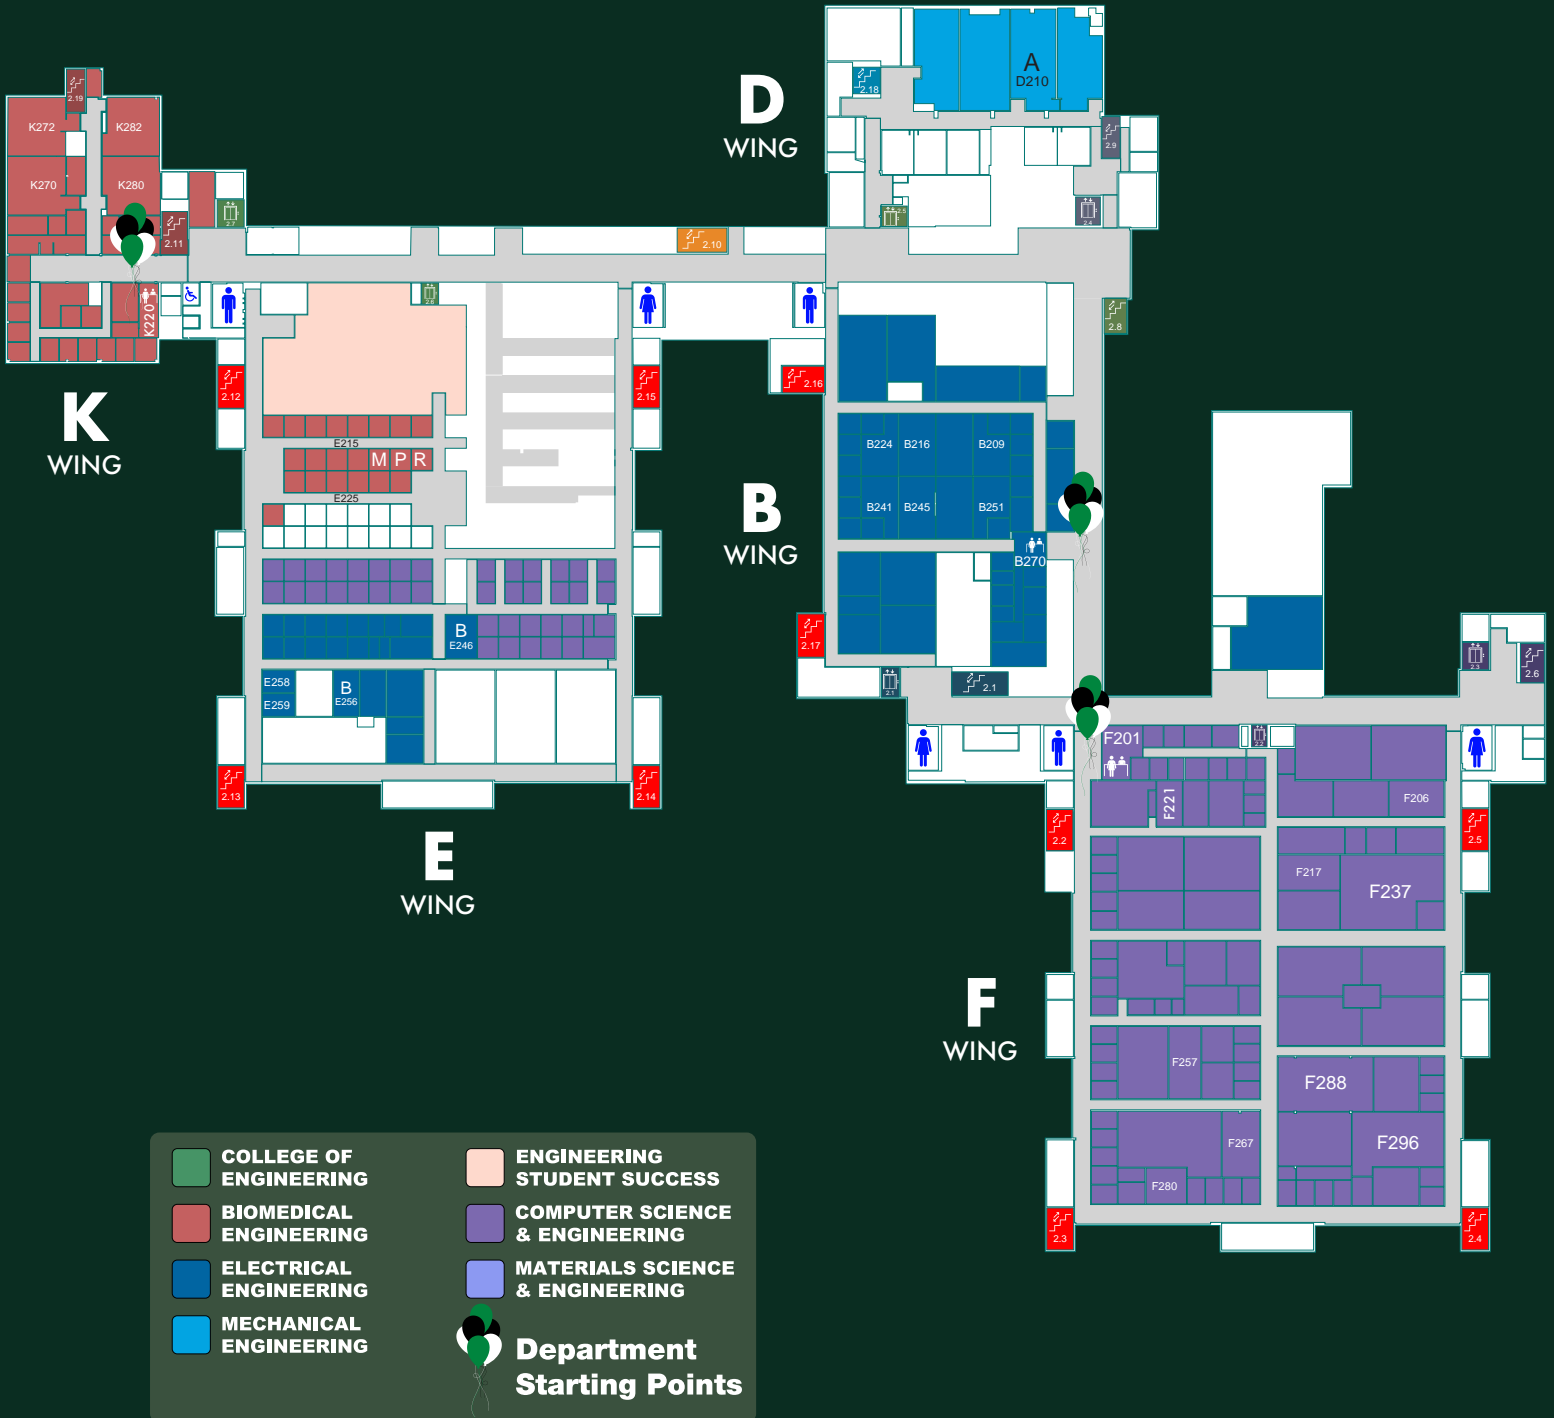

UNT[®]

COLLEGE OF ENGINEERING

Discovery Park | Second Floor Map