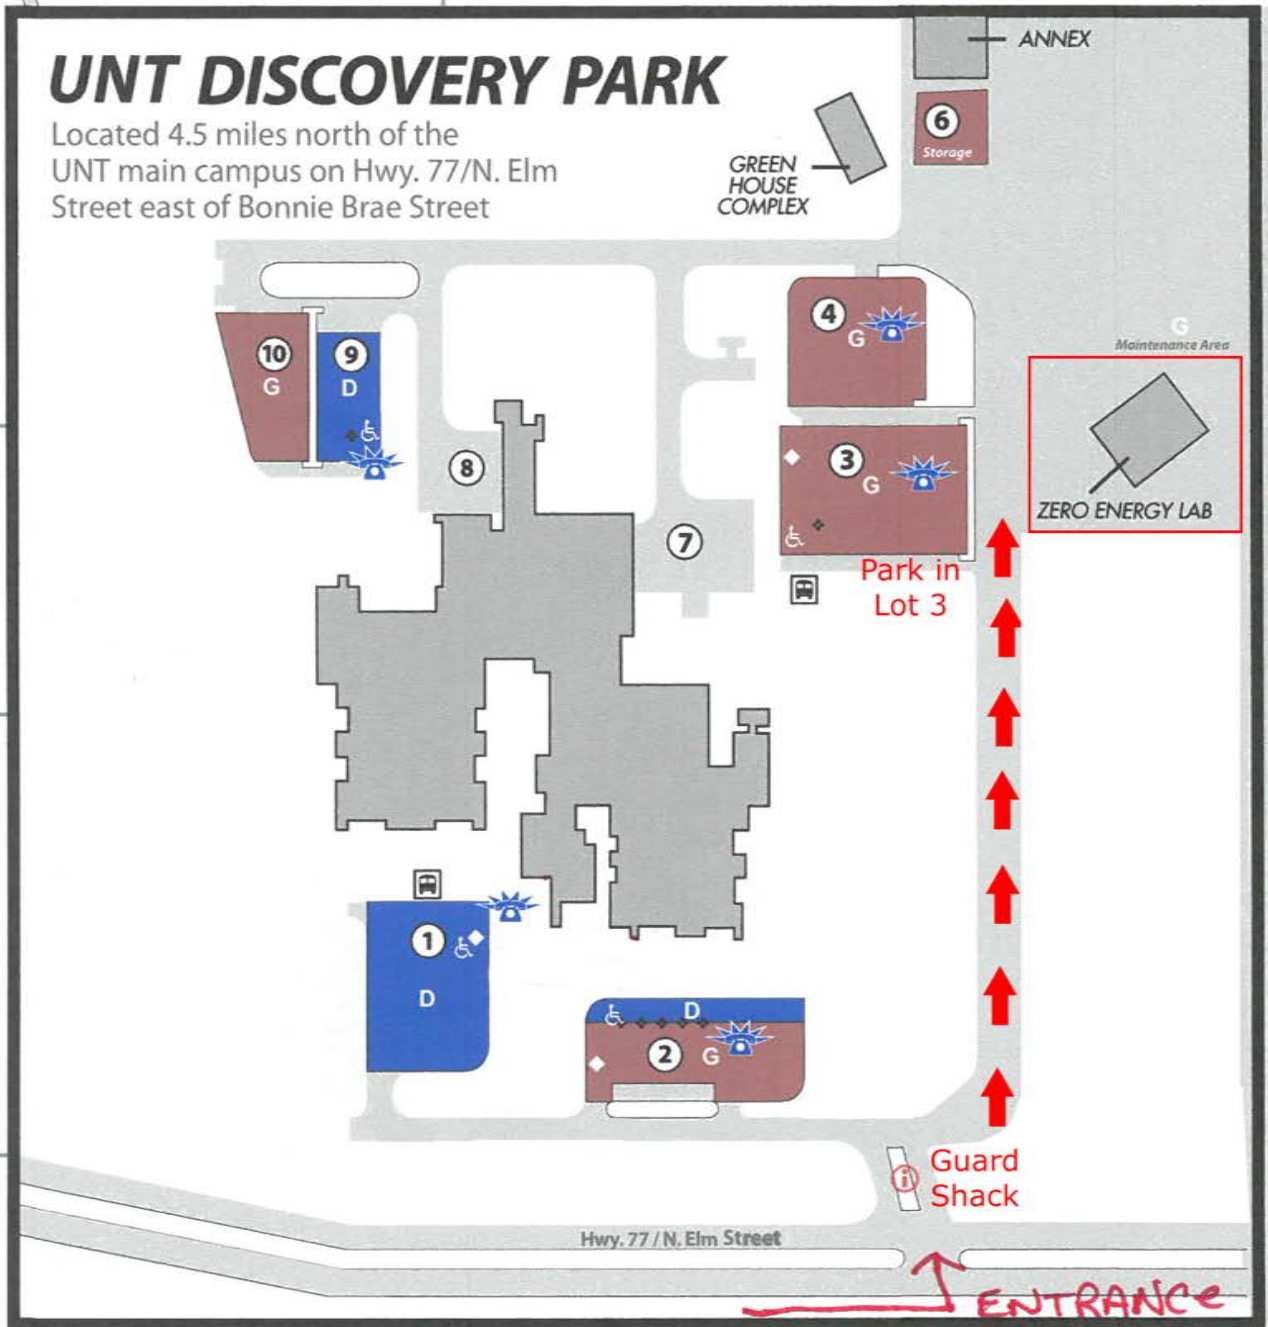

1

2

3

# UNT DISCOVERY PARK

Located 4.5 miles north of the UNT main campus on Hwy. 77/N. Elm Street east of Bonnie Brae Street

ANNEX

6  
Storage

GREEN HOUSE COMPLEX

4  
G

3  
G

Park in Lot 3

Maintenance Area

ZERO ENERGY LAB

Guard Shack

Hwy. 77 / N. Elm Street

ENTRANCE

Stella Street

Charlotte Street

Louise Street

Prairie Street

TO DISCOVERY PARK

Bonnie Brae Street

Avenue H